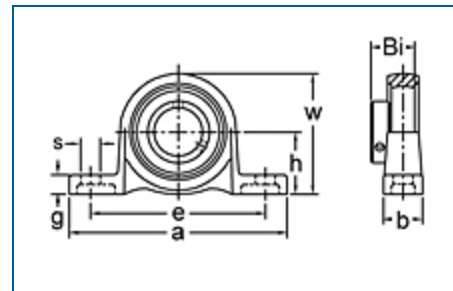

- Insert
 - Set Screw Locking
 - Light Duty
 - Extra Narrow Inner Ring
 - AISI 52100 Steel
- Housing
 - Pillow Block
 - ZDC Alloy
 - Non-relubricatable

[Specifications](#) | [Dimensions](#)

Specifications

Shaft Diameter	15 mm
Bolt Size	M6
Bearing	K002

Housing	P002
Weight	0.28 lb

Dimensions

h	22 mm
a	80 mm
e	63 mm
b	16 mm
s	7 mm
g	7 mm
w	43 mm
Bi	16.5 mm